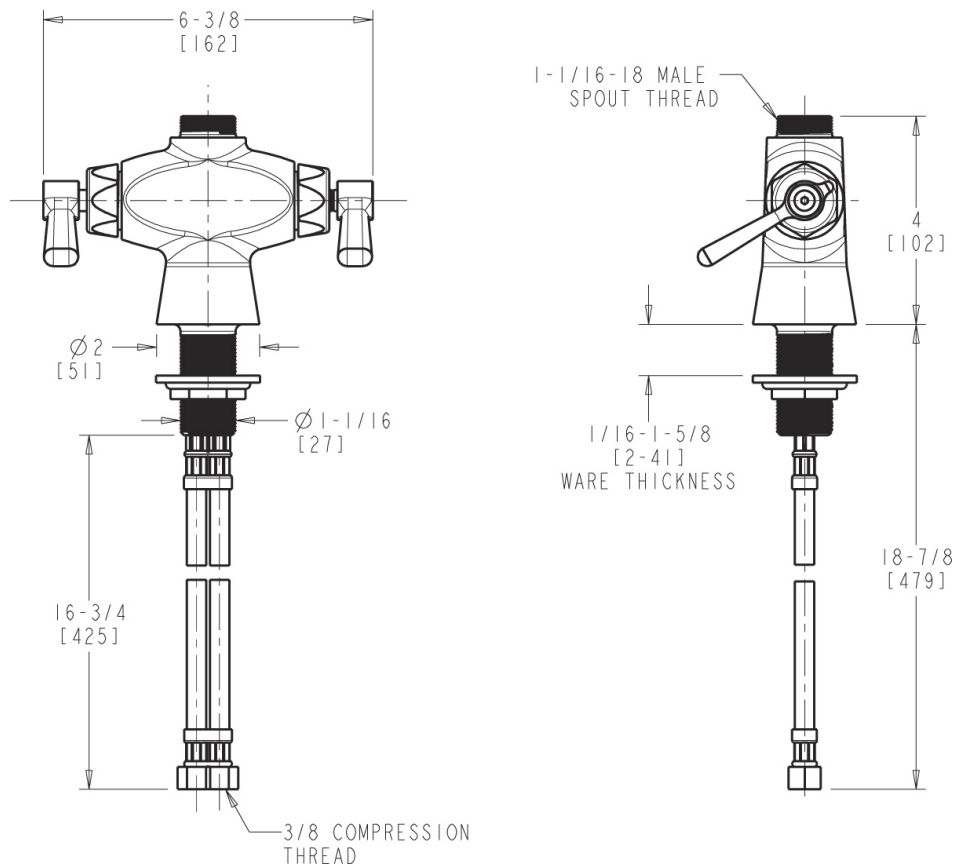

Manual Sink Faucets

50-LESAB

Product Type

Single-hole, deck-mounted manual sink faucet

Features & Specifications

- Single hole
- Vandal Proof 2-3/8" lever handle
- Quatern™ compression operating cartridge, right-hand
- Quatern™ compression operating cartridge, left-hand
- ECAST® design provides durable construction with total lead content equal to or less than 0.25% by weighted average
- Complies with the requirements of the Buy American Act of 1933.
- CFNow! Item Ships in 3 Days

Architect/Engineer Specification

Chicago Faucets No. 50-LESAB, Sink Faucet for hot and cold water, single-hole deck mount, chrome plated. 2-3/8" metal, vandal-proof, lever handles with sixteen-point, tapered broach and secured blue and red index buttons. Quatern™ rebuildable compression cartridge, opens and closes 90°, closes with water pressure, features square, tapered stem. Flexible stainless steel supply hoses with 3/8" compression fitting. Mounting hardware included. ECAST® construction with less than 0.25% lead content by weighted average.